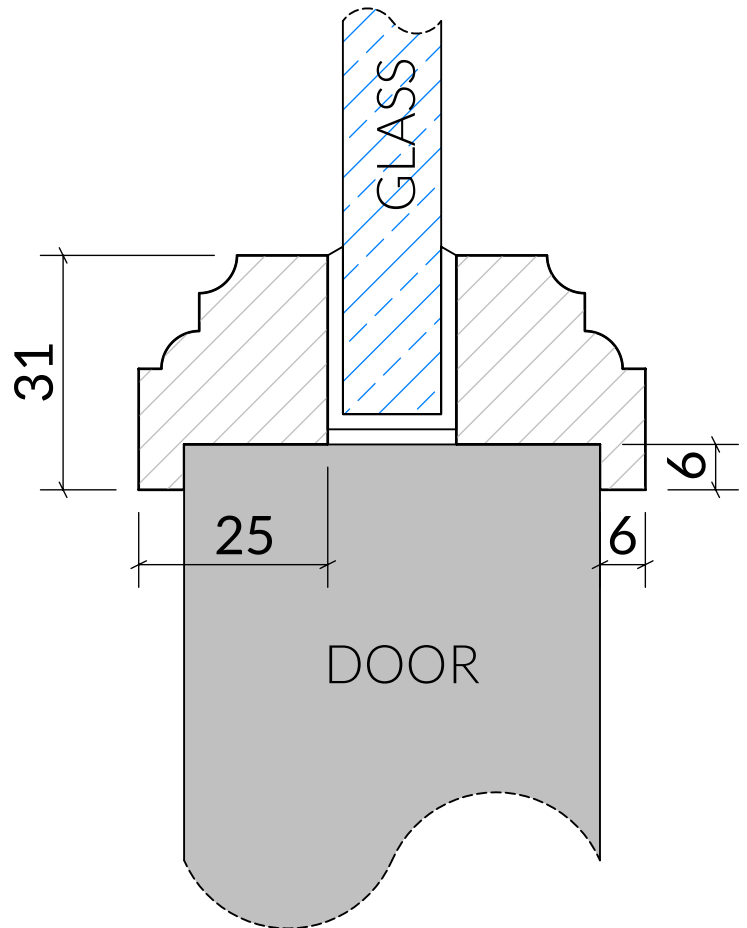

# GBOL3

W: 25mm x H: 31mm

Timber options: Tulipwood, Sapele, American Oak, European Oak, American Maple, American Cherry, American Black Walnut, or Ash. For other timbers please call to discuss.

Finish: Primed, stained, lacquered or oiled. If required we can also supply "clean" for onsite french polishing/finishing.

Category: Glazing Bolection

Scale: 1:1 @ A4

CADWELL GREEN  
ENGLAND

Unit 6, Bilton Road, Cadwell Lane, SG4 0SB

+44 (0)1462 444462

[sales@cadwellgreendoors.co.uk](mailto:sales@cadwellgreendoors.co.uk)

[www.cadwellgreendoors.co.uk](http://www.cadwellgreendoors.co.uk)