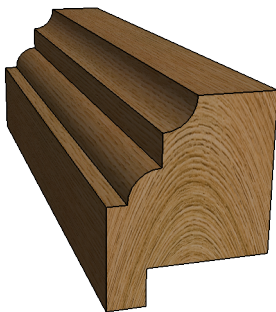

# GBOL3

W: 25mm x H: 31mm

Timber options: Tulipwood, Sapele, American Oak, European Oak, American Maple, American Cherry, American Black Walnut, or Ash. For other timbers please call to discuss.

Finish: Primed, stained, lacquered or oiled. If required we can also supply "clean" for onsite french polishing/finishing.

Category: Glazing Bolection

Scale: 1:1 @ A4

CADWELL GREEN  
ENGLAND

Unit 6, Bilton Road, Cadwell Lane, SG4 0SB

+44 (0)1462 444462

[sales@cadwellgreendoors.co.uk](mailto:sales@cadwellgreendoors.co.uk)

[www.cadwellgreendoors.co.uk](http://www.cadwellgreendoors.co.uk)