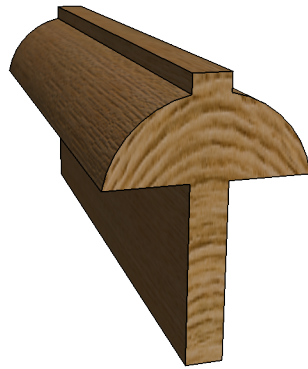

# GTB1

W: 32mm x D: 45mm

Timber options: Tulipwood, Sapele, American Oak, European Oak, American Maple, American Cherry, American Black Walnut, or Ash. For other timbers please call to discuss.

Finish: Primed, stained, lacquered or oiled. If required we can also supply "clean" for onsite french polishing/finishing.

Category: Glazing through bar

Scale: 1:1 @ A4

Unit 6, Bilton Road, Cadwell Lane, SG4 0SB  
+44 (0)1462 444462  
sales@cadwellgreendoors.co.uk  
[www.cadwellgreendoors.co.uk](http://www.cadwellgreendoors.co.uk)