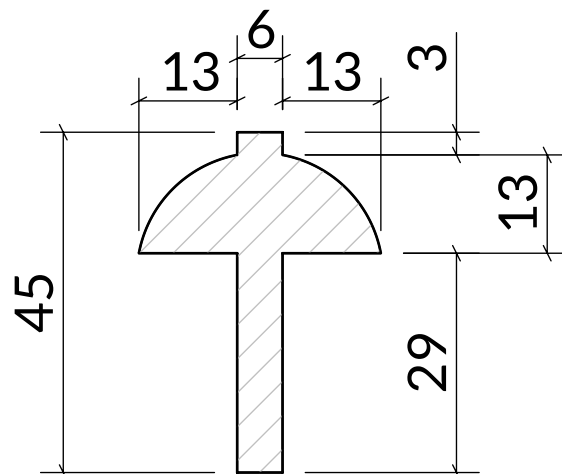

# GTB1

W: 32mm x D: 45mm

Timber options: Tulipwood, Sapele, American Oak, European Oak, American Maple, American Cherry, American Black Walnut, or Ash. For other timbers please call to discuss.

Finish: Primed, stained, lacquered or oiled. If required we can also supply "clean" for onsite french polishing/finishing.

Category: Glazing through bar

Scale: 1:1 @ A4

Unit 6, Bilton Road, Cadwell Lane, SG4 0SB  
+44 (0)1462 444462  
sales@cadwellgreendoors.co.uk  
[www.cadwellgreendoors.co.uk](http://www.cadwellgreendoors.co.uk)