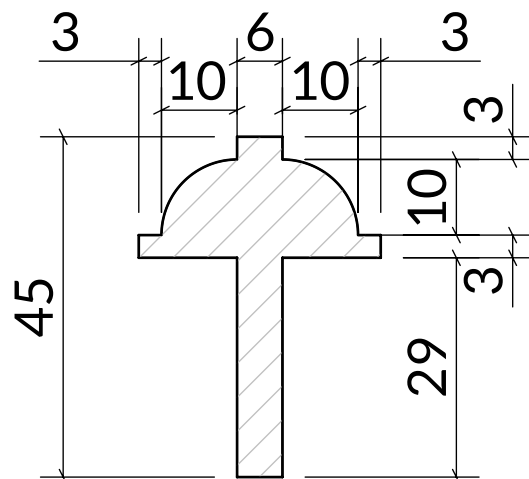

# GTB2

W: 32mm x D: 45mm

Timber options: Tulipwood, Sapele, American Oak, European Oak, American Maple, American Cherry, American Black Walnut, or Ash. For other timbers please call to discuss.

Finish: Primed, stained, lacquered or oiled. If required we can also supply "clean" for onsite french polishing/finishing.

Category: Glazing through bar

Scale: 1:1 @ A4

Unit 6, Bilton Road, Cadwell Lane, SG4 0SB  
+44 (0)1462 444462  
sales@cadwellgreendoors.co.uk  
www.cadwellgreendoors.co.uk