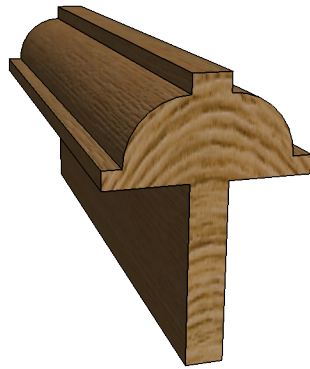

# GTB2

W: 32mm x D: 45mm

Timber options: Tulipwood, Sapele, American Oak, European Oak, American Maple, American Cherry, American Black Walnut, or Ash. For other timbers please call to discuss.

Finish: Primed, stained, lacquered or oiled. If required we can also supply "clean" for onsite french polishing/finishing.

Category: Glazing through bar

Scale: 1:1 @ A4

Unit 6, Bilton Road, Cadwell Lane, SG4 0SB  
+44 (0)1462 444462  
sales@cadwellgreendoors.co.uk  
www.cadwellgreendoors.co.uk