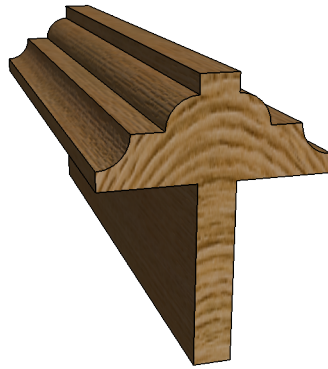

GTB3

W: 36mm x D: 45mm

Timber options: Tulipwood, Sapele, American Oak, European Oak, American Maple, American Cherry, American Black Walnut, or Ash. For other timbers please call to discuss.

Finish: Primed, stained, lacquered or oiled. If required we can also supply "clean" for onsite french polishing/finishing.

Category: Glazing through bar

Unit 6, Bilton Road, Cadwell Lane, SG4 0SB
+44 (0)1462 444462
sales@cadwellgreendoors.co.uk
www.cadwellgreendoors.co.uk