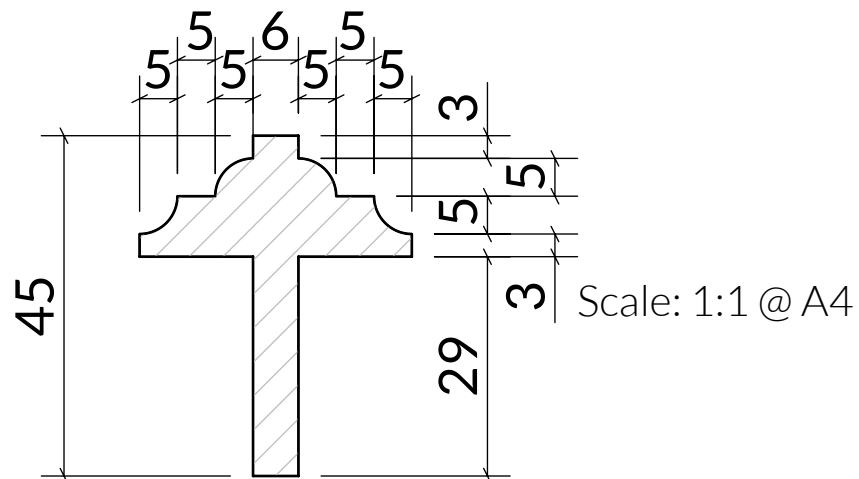

GTB3

W: 36mm x D: 45mm

Timber options: Tulipwood, Sapele, American Oak, European Oak, American Maple, American Cherry, American Black Walnut, or Ash. For other timbers please call to discuss.

Finish: Primed, stained, lacquered or oiled. If required we can also supply "clean" for onsite french polishing/finishing.

Category: Glazing through bar

Unit 6, Bilton Road, Cadwell Lane, SG4 0SB
+44 (0)1462 444462
sales@cadwellgreendoors.co.uk
www.cadwellgreendoors.co.uk