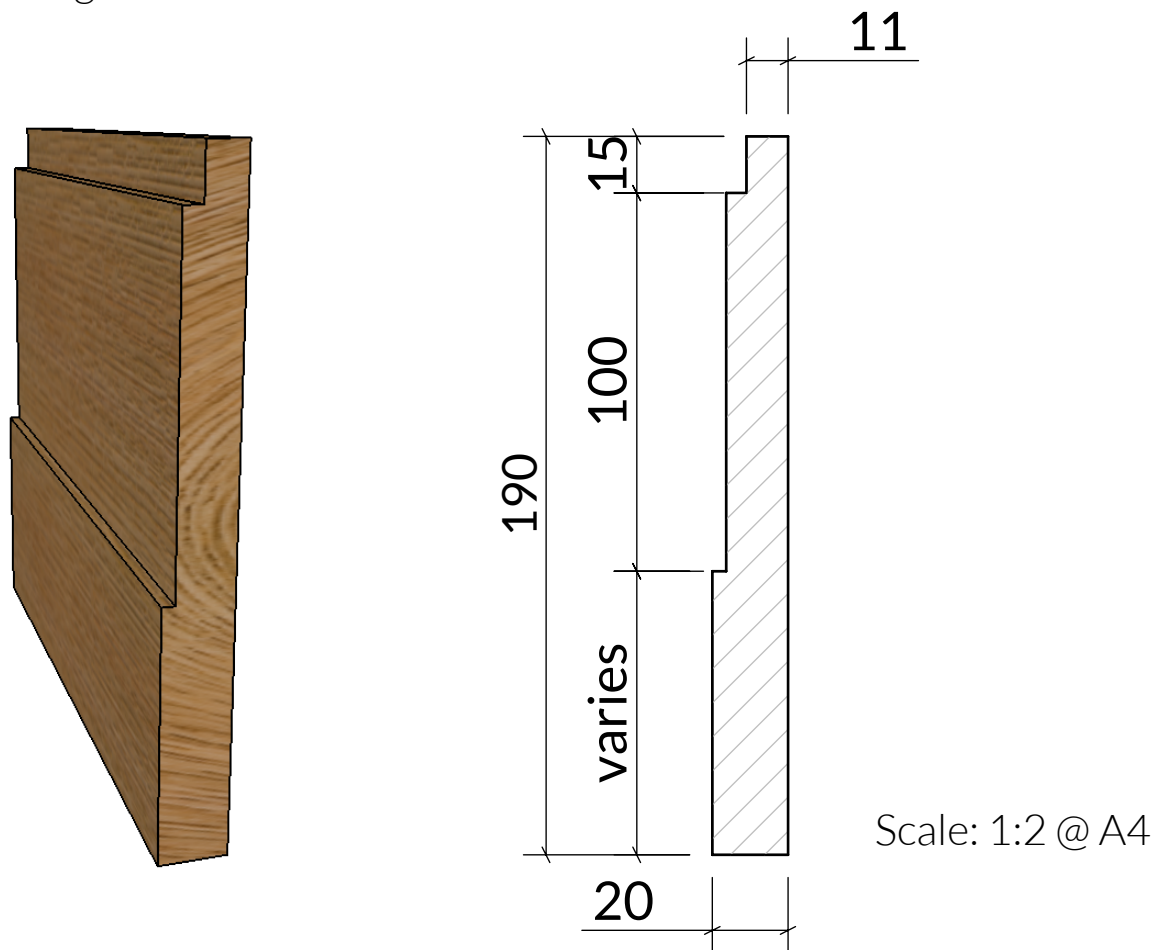

SK1

H: 190mm x D: 20mm

Timber options: Tulipwood, Sapele, American Oak, European Oak, American Maple, American Cherry, American Black Walnut, or Ash. For other timbers please call to discuss.

Finish: Primed, stained, lacquered or oiled. If required we can also supply "clean" for onsite french polishing/finishing.

Minimum order 10 linear meters.

Category: Skirting

Unit 6, Bilton Road, Cadwell Lane, SG4 0SB

+44 (0)1462 444462

sales@cadwellgreendoors.co.uk

www.cadwellgreendoors.co.uk