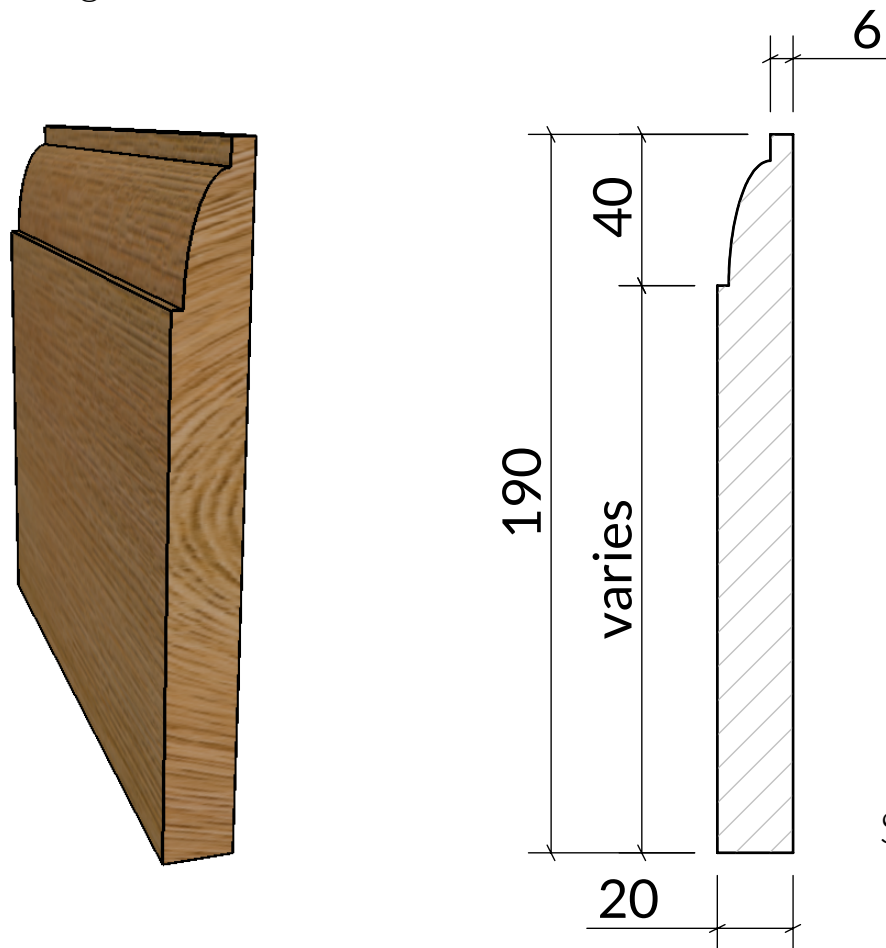

# SK10

H: 190mm x D: 20mm

Timber options: Tulipwood, Sapele, American Oak, European Oak, American Maple, American Cherry, American Black Walnut, or Ash. For other timbers please call to discuss.

Finish: Primed, stained, lacquered or oiled. If required we can also supply "clean" for onsite french polishing/finishing.

Minimum order 10 linear meters.

Category: Skirting

Scale: 1:2 @ A4

Unit 6, Bilton Road, Cadwell Lane, SG4 0SB

+44 (0)1462 444462

[sales@cadwellgreendoors.co.uk](mailto:sales@cadwellgreendoors.co.uk)

[www.cadwellgreendoors.co.uk](http://www.cadwellgreendoors.co.uk)