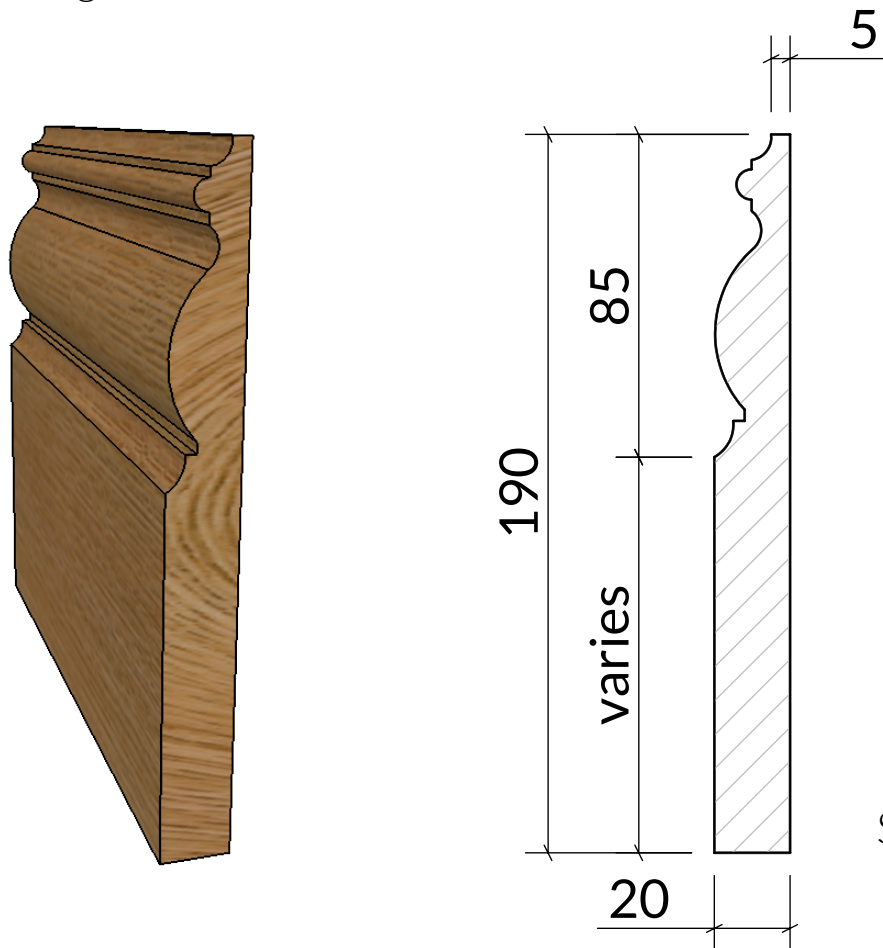

SK11

H: 190mm x D: 20mm

Timber options: Tulipwood, Sapele, American Oak, European Oak, American Maple, American Cherry, American Black Walnut, or Ash. For other timbers please call to discuss.

Finish: Primed, stained, lacquered or oiled. If required we can also supply "clean" for onsite french polishing/finishing.

Minimum order 10 linear meters.

Category: Skirting

Scale: 1:2 @ A4

Unit 6, Bilton Road, Cadwell Lane, SG4 0SB

+44 (0)1462 444462

sales@cadwellgreendoors.co.uk

www.cadwellgreendoors.co.uk