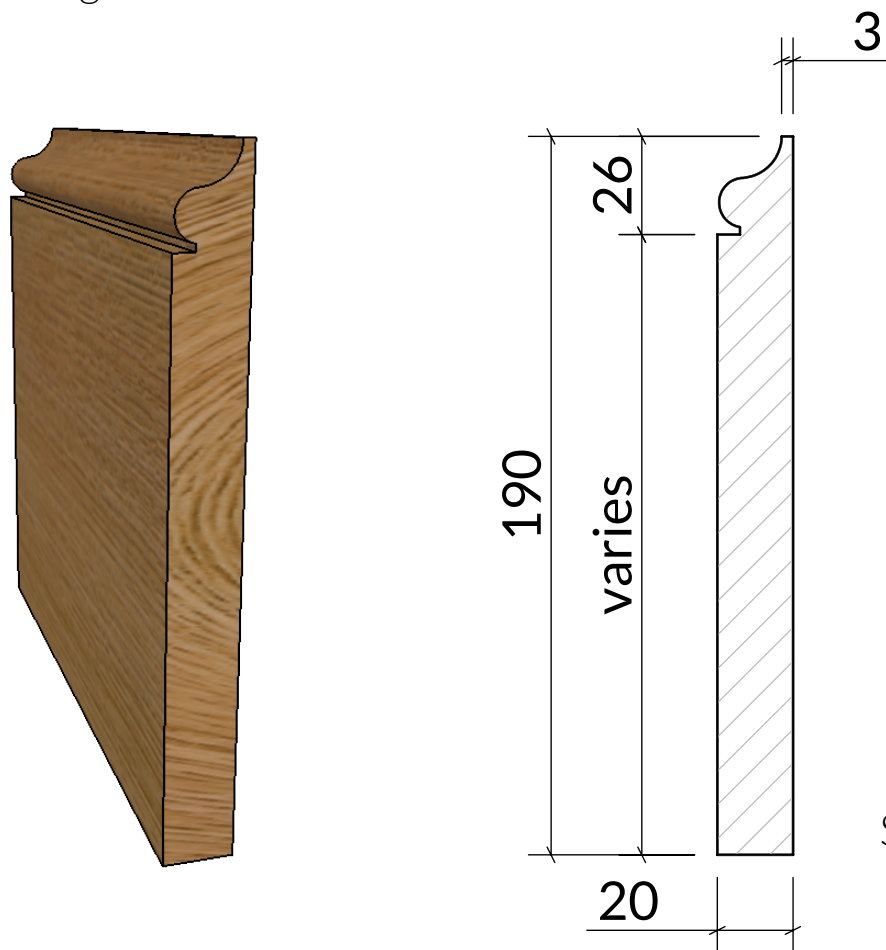

# SK12

H: 190mm x D: 20mm

Timber options: Tulipwood, Sapele, American Oak, European Oak, American Maple, American Cherry, American Black Walnut, or Ash. For other timbers please call to discuss.

Finish: Primed, stained, lacquered or oiled. If required we can also supply "clean" for onsite french polishing/finishing.

Minimum order 10 linear meters.

Category: Skirting

Scale: 1:2 @ A4

Unit 6, Bilton Road, Cadwell Lane, SG4 0SB

+44 (0)1462 444462

[sales@cadwellgreendoors.co.uk](mailto:sales@cadwellgreendoors.co.uk)

[www.cadwellgreendoors.co.uk](http://www.cadwellgreendoors.co.uk)