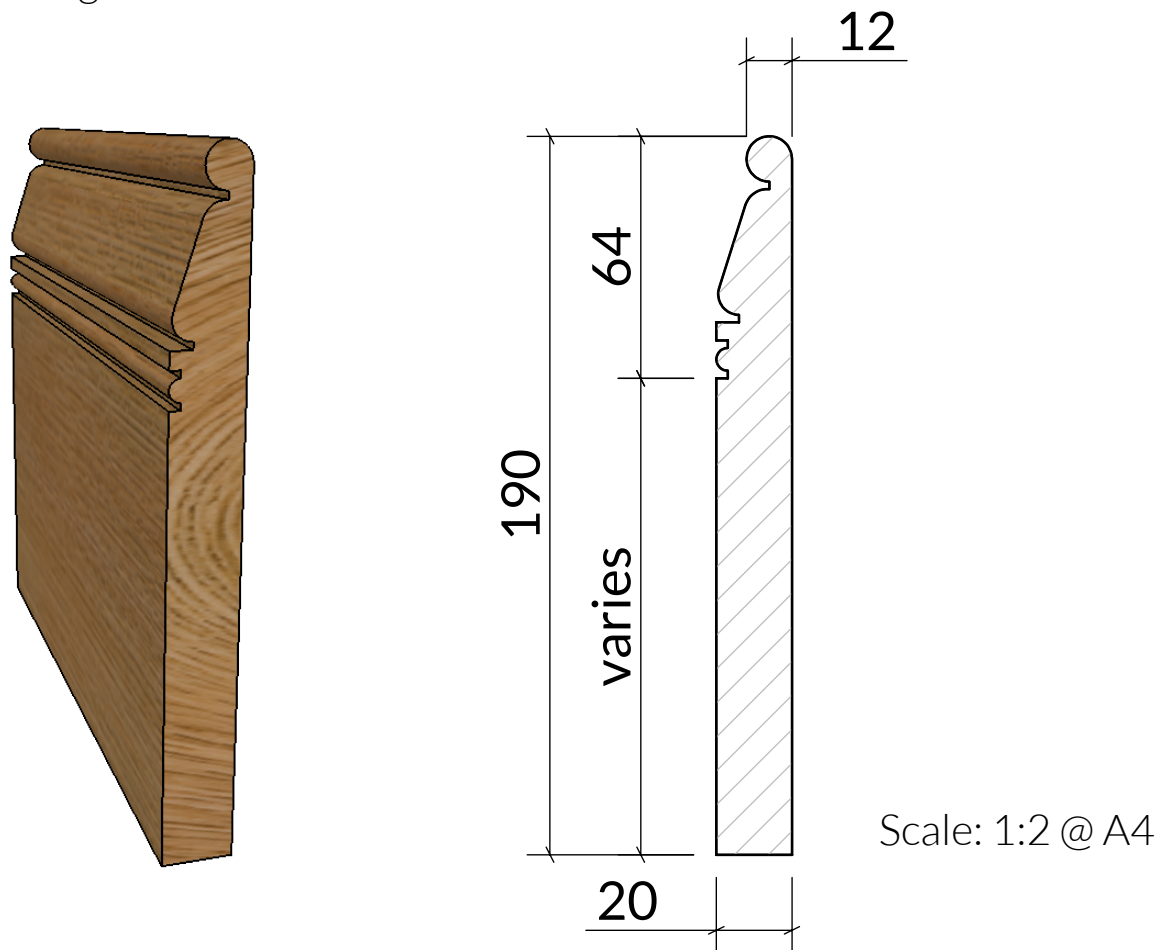

# SK2

H: 190mm x D: 20mm

Timber options: Tulipwood, Sapele, American Oak, European Oak, American Maple, American Cherry, American Black Walnut, or Ash. For other timbers please call to discuss.

Finish: Primed, stained, lacquered or oiled. If required we can also supply "clean" for onsite french polishing/finishing.

Minimum order 10 linear meters.

Category: Skirting

Unit 6, Bilton Road, Cadwell Lane, SG4 0SB

+44 (0)1462 444462

[sales@cadwellgreendoors.co.uk](mailto:sales@cadwellgreendoors.co.uk)

[www.cadwellgreendoors.co.uk](http://www.cadwellgreendoors.co.uk)