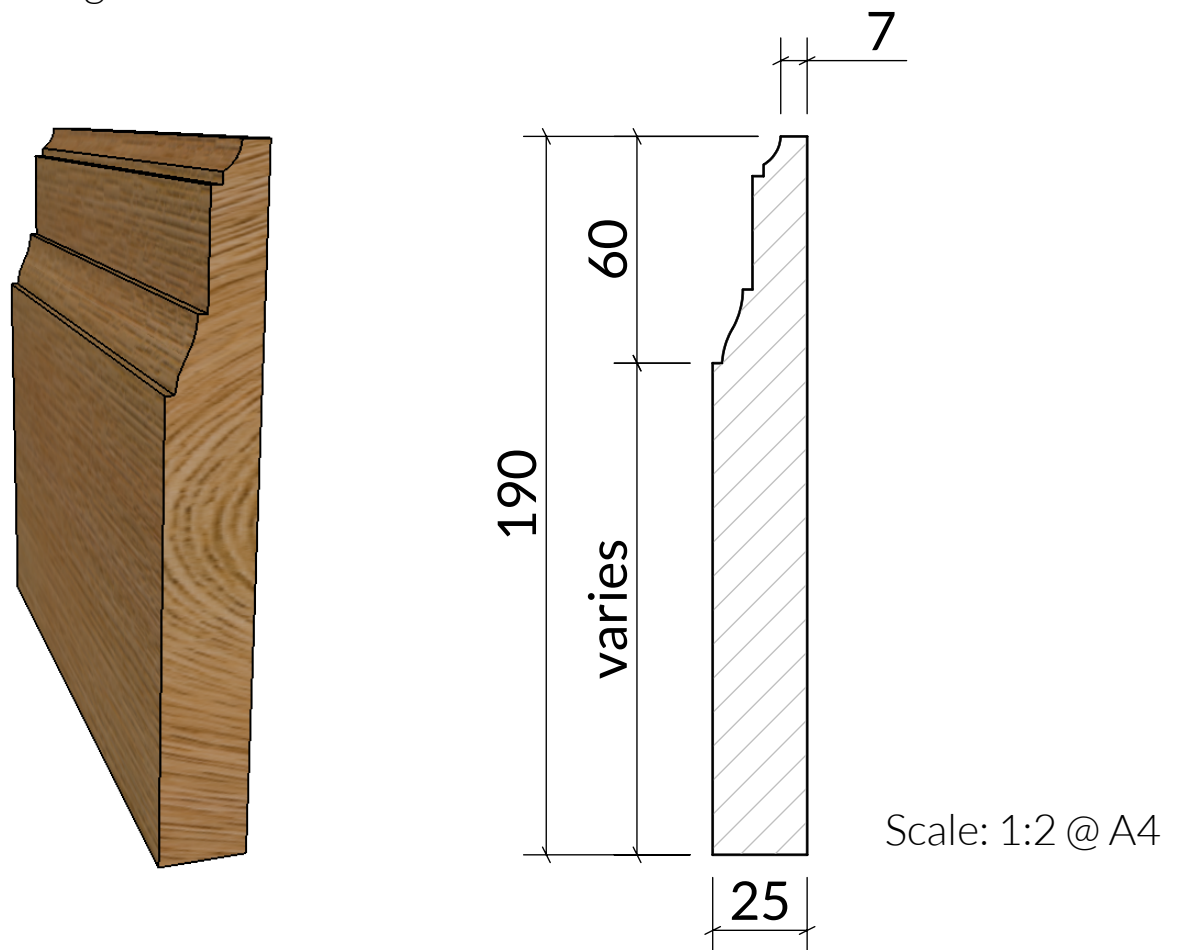

# SK3

H: 190mm x D: 25mm

Timber options: Tulipwood, Sapele, American Oak, European Oak, American Maple, American Cherry, American Black Walnut, or Ash. For other timbers please call to discuss.

Finish: Primed, stained, lacquered or oiled. If required we can also supply "clean" for onsite french polishing/finishing.

Minimum order 10 linear meters.

Category: Skirting

Unit 6, Bilton Road, Cadwell Lane, SG4 0SB

+44 (0)1462 444462

[sales@cadwellgreendoors.co.uk](mailto:sales@cadwellgreendoors.co.uk)

[www.cadwellgreendoors.co.uk](http://www.cadwellgreendoors.co.uk)