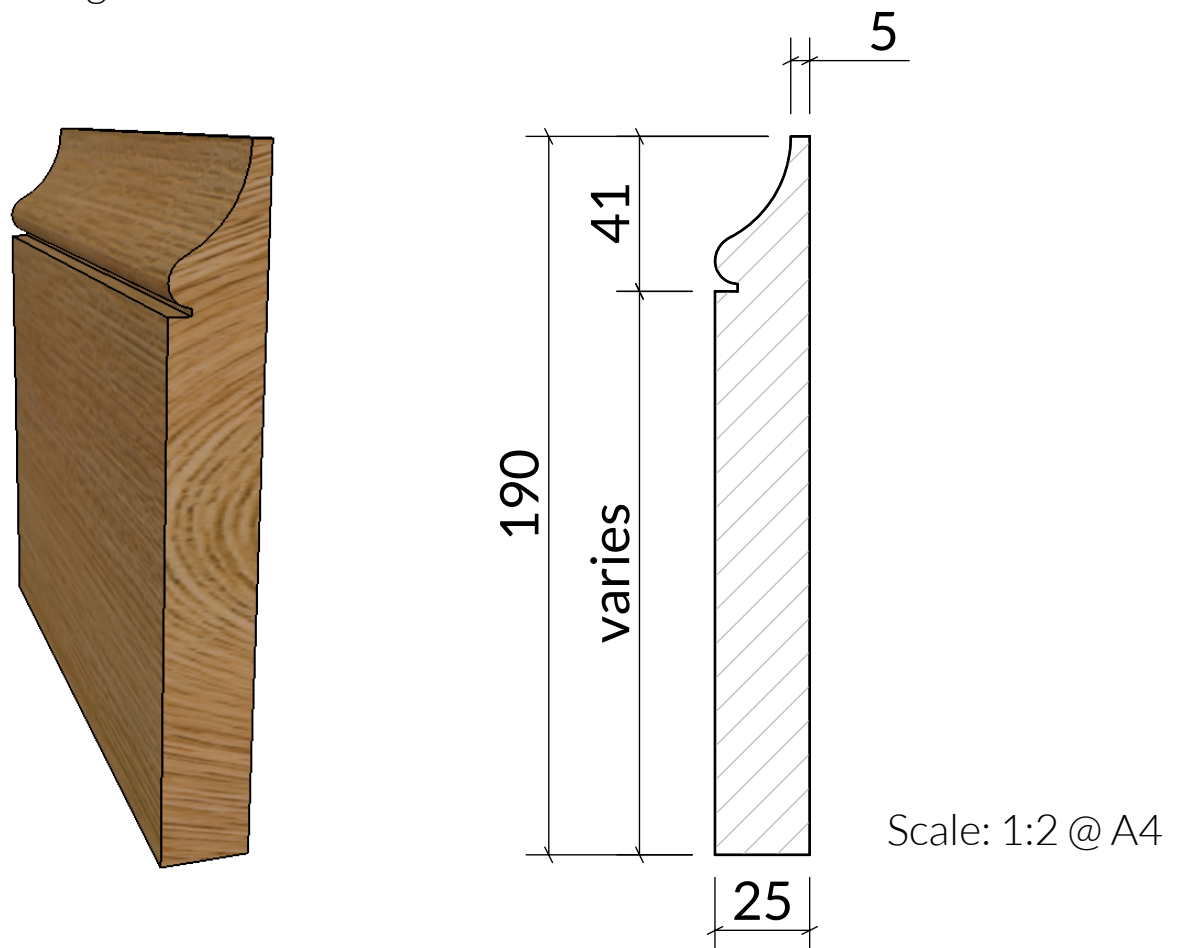

SK4

H: 190mm x D: 25mm

Timber options: Tulipwood, Sapele, American Oak, European Oak, American Maple, American Cherry, American Black Walnut, or Ash. For other timbers please call to discuss.

Finish: Primed, stained, lacquered or oiled. If required we can also supply "clean" for onsite french polishing/finishing.

Minimum order 10 linear meters.

Category: Skirting

Unit 6, Bilton Road, Cadwell Lane, SG4 0SB

+44 (0)1462 444462

sales@cadwellgreendoors.co.uk

www.cadwellgreendoors.co.uk