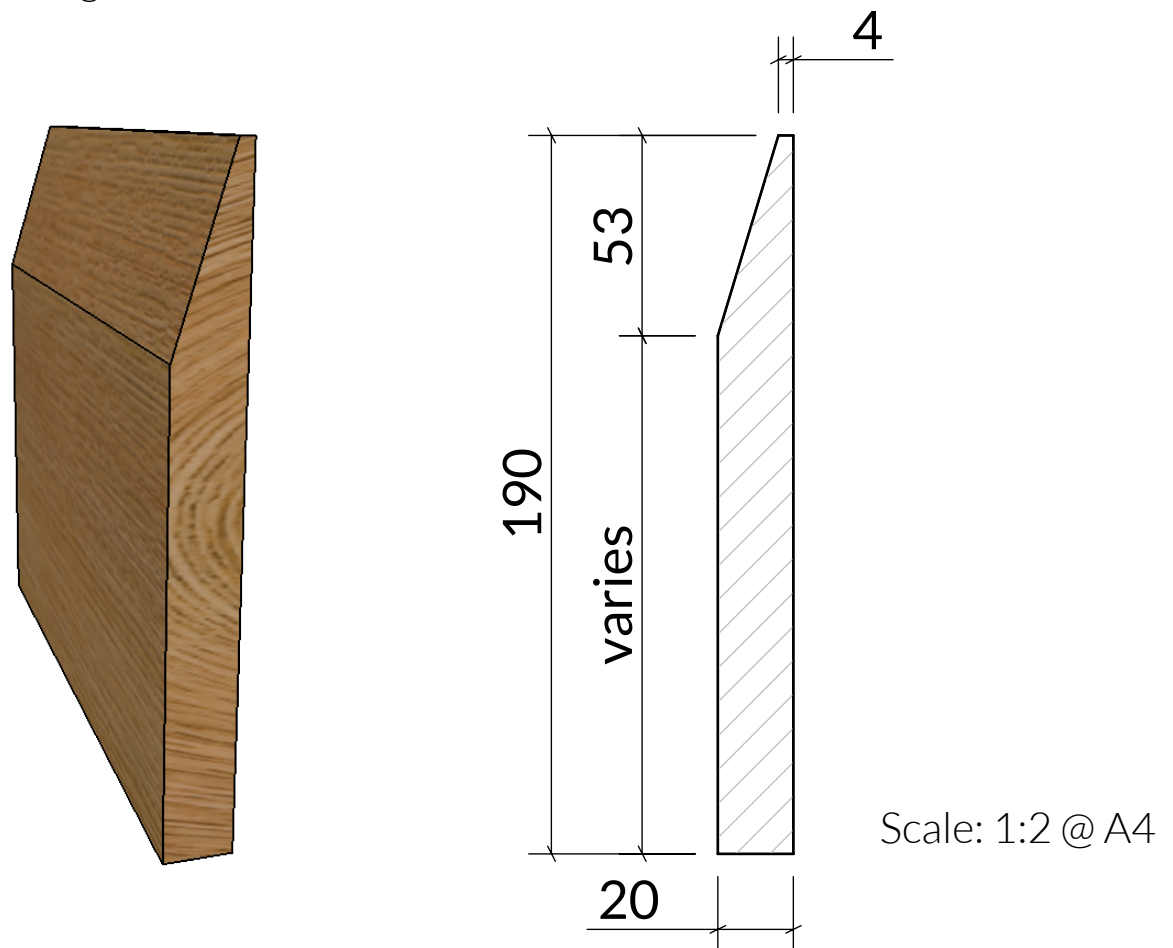

SK5

H: 190mm x D: 20mm

Timber options: Tulipwood, Sapele, American Oak, European Oak, American Maple, American Cherry, American Black Walnut, or Ash. For other timbers please call to discuss.

Finish: Primed, stained, lacquered or oiled. If required we can also supply "clean" for onsite french polishing/finishing.

Minimum order 10 linear meters.

Category: Skirting

Unit 6, Bilton Road, Cadwell Lane, SG4 0SB

+44 (0)1462 444462

sales@cadwellgreendoors.co.uk

www.cadwellgreendoors.co.uk