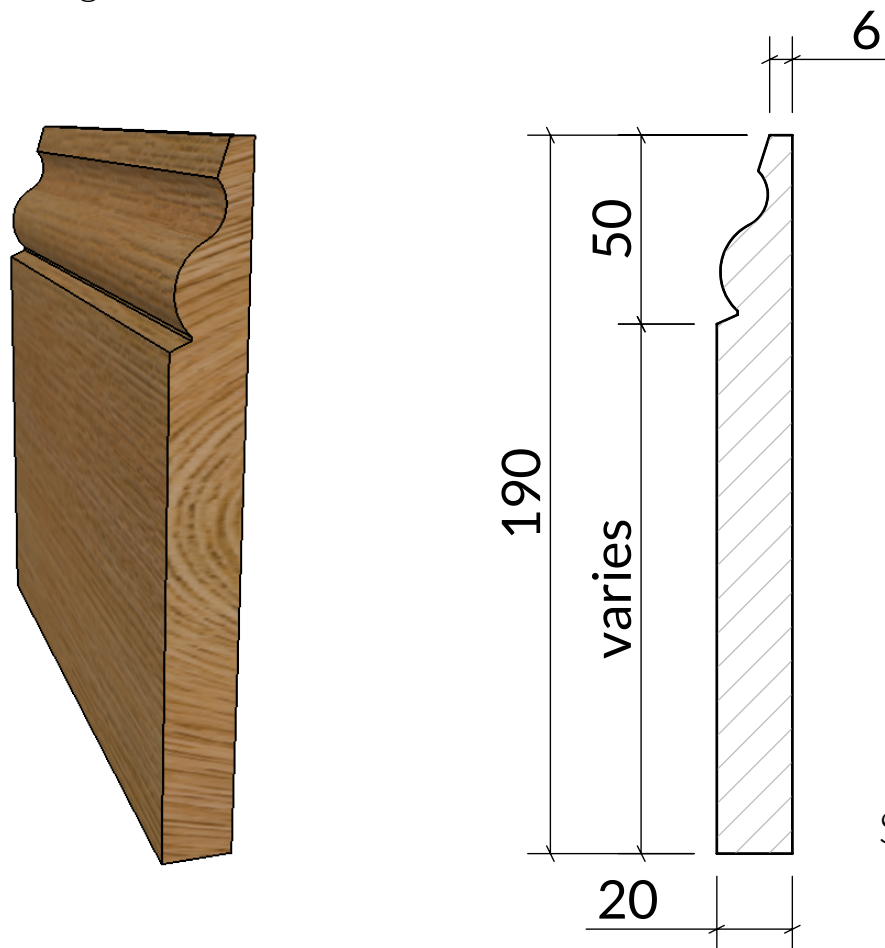

SK6

H: 190mm x D: 20mm

Timber options: Tulipwood, Sapele, American Oak, European Oak, American Maple, American Cherry, American Black Walnut, or Ash. For other timbers please call to discuss.

Finish: Primed, stained, lacquered or oiled. If required we can also supply "clean" for onsite french polishing/finishing.

Minimum order 10 linear meters.

Category: Skirting

Scale: 1:2 @ A4

Unit 6, Bilton Road, Cadwell Lane, SG4 0SB

+44 (0)1462 444462

sales@cadwellgreendoors.co.uk

www.cadwellgreendoors.co.uk