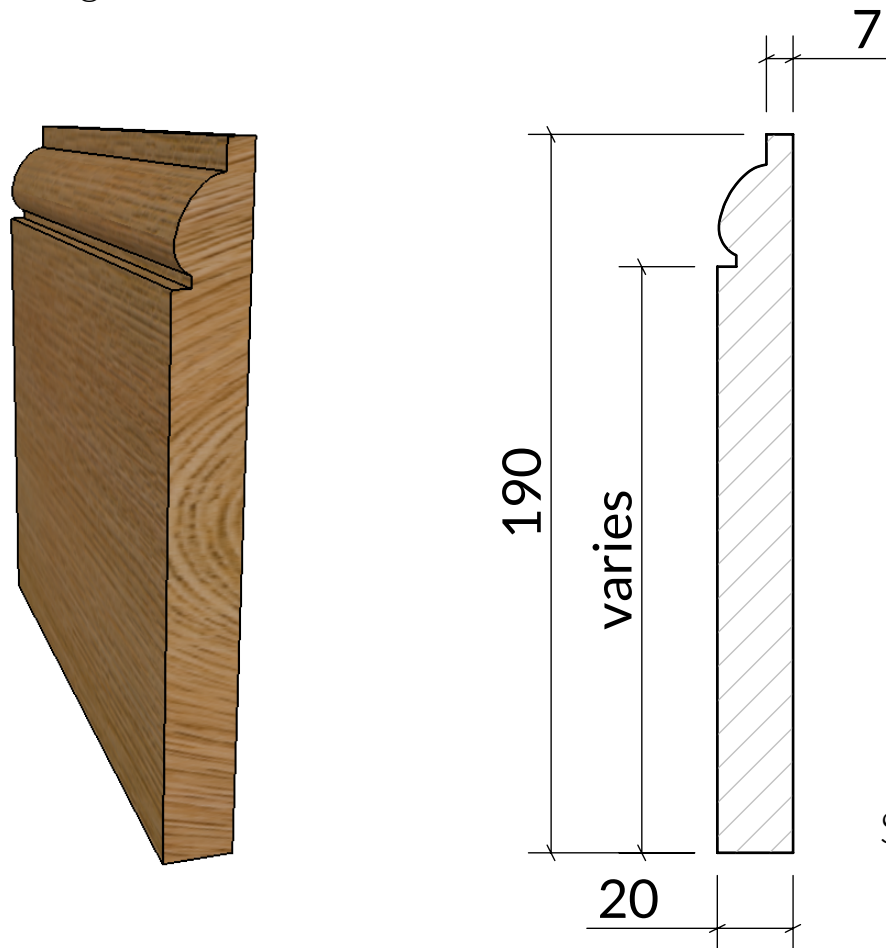

SK7

H: 190mm x D: 20mm

Timber options: Tulipwood, Sapele, American Oak, European Oak, American Maple, American Cherry, American Black Walnut, or Ash. For other timbers please call to discuss.

Finish: Primed, stained, lacquered or oiled. If required we can also supply "clean" for onsite french polishing/finishing.

Minimum order 10 linear meters.

Category: Skirting

Unit 6, Bilton Road, Cadwell Lane, SG4 0SB

+44 (0)1462 444462

sales@cadwellgreendoors.co.uk

www.cadwellgreendoors.co.uk