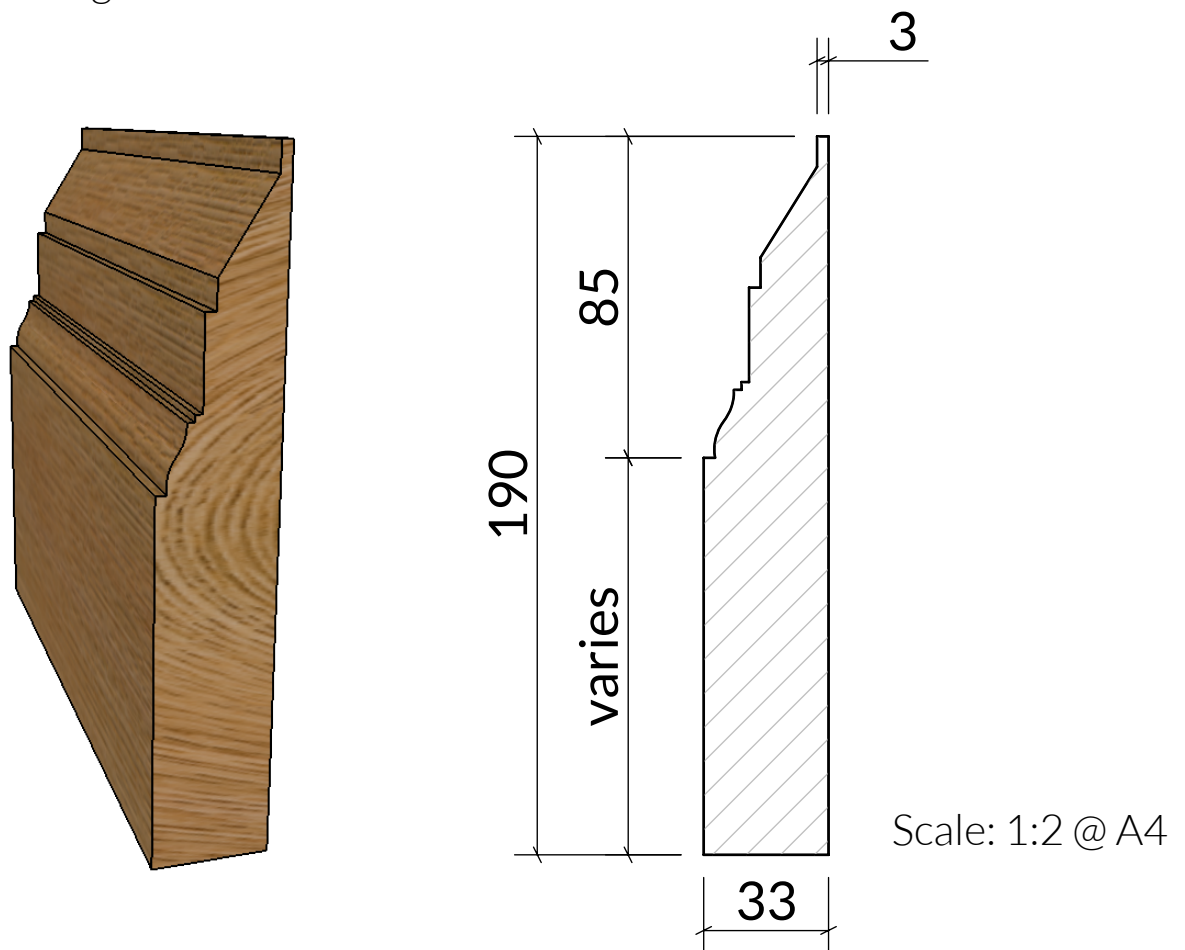

SK8

H: 190mm x D: 33mm

Timber options: Tulipwood, Sapele, American Oak, European Oak, American Maple, American Cherry, American Black Walnut, or Ash. For other timbers please call to discuss.

Finish: Primed, stained, lacquered or oiled. If required we can also supply "clean" for onsite french polishing/finishing.

Minimum order 10 linear meters.

Category: Skirting

Unit 6, Bilton Road, Cadwell Lane, SG4 0SB

+44 (0)1462 444462

sales@cadwellgreendoors.co.uk

www.cadwellgreendoors.co.uk