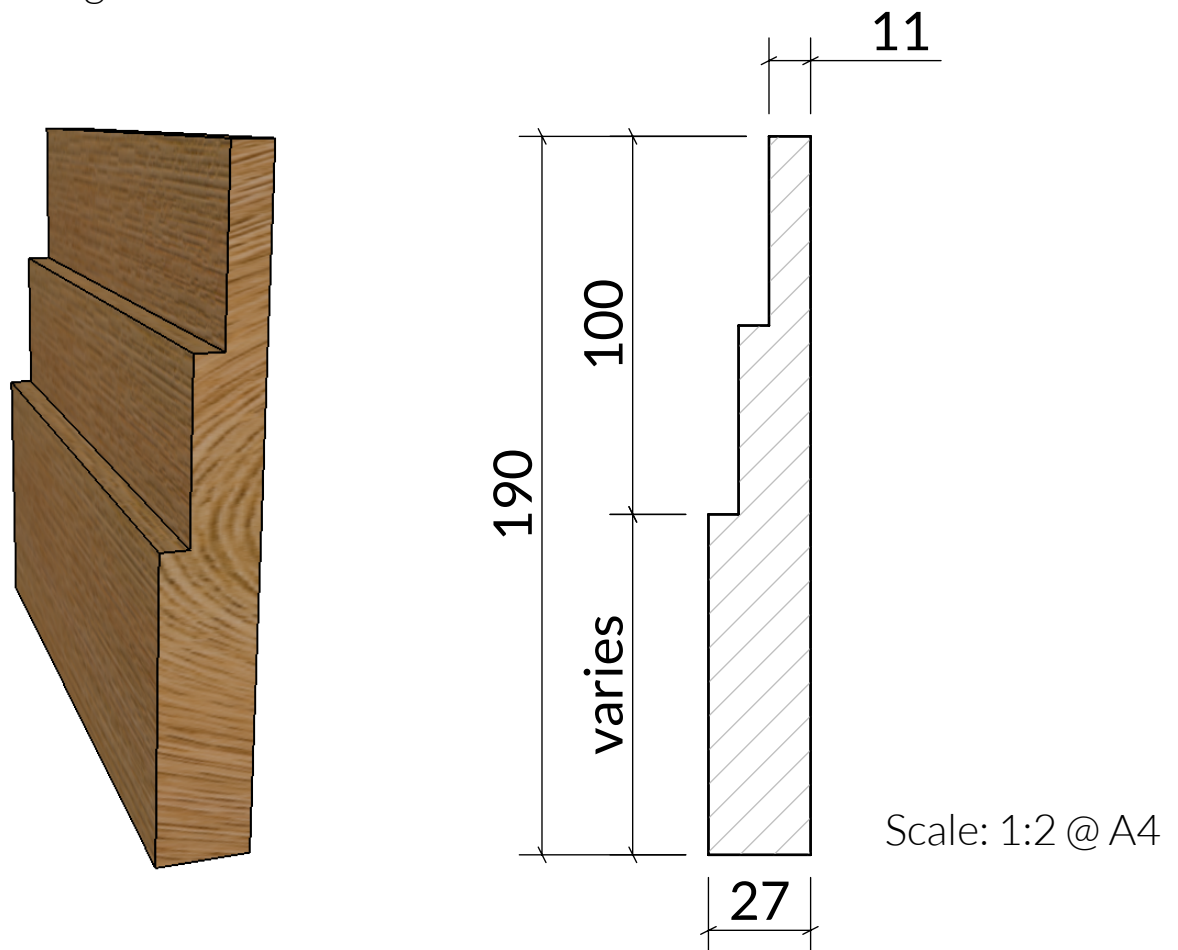

# SK9

H: 190mm x D: 27mm

Timber options: Tulipwood, Sapele, American Oak, European Oak, American Maple, American Cherry, American Black Walnut, or Ash. For other timbers please call to discuss.

Finish: Primed, stained, lacquered or oiled. If required we can also supply "clean" for onsite french polishing/finishing.

Minimum order 10 linear meters.

Category: Skirting

Unit 6, Bilton Road, Cadwell Lane, SG4 0SB

+44 (0)1462 444462

[sales@cadwellgreendoors.co.uk](mailto:sales@cadwellgreendoors.co.uk)

[www.cadwellgreendoors.co.uk](http://www.cadwellgreendoors.co.uk)