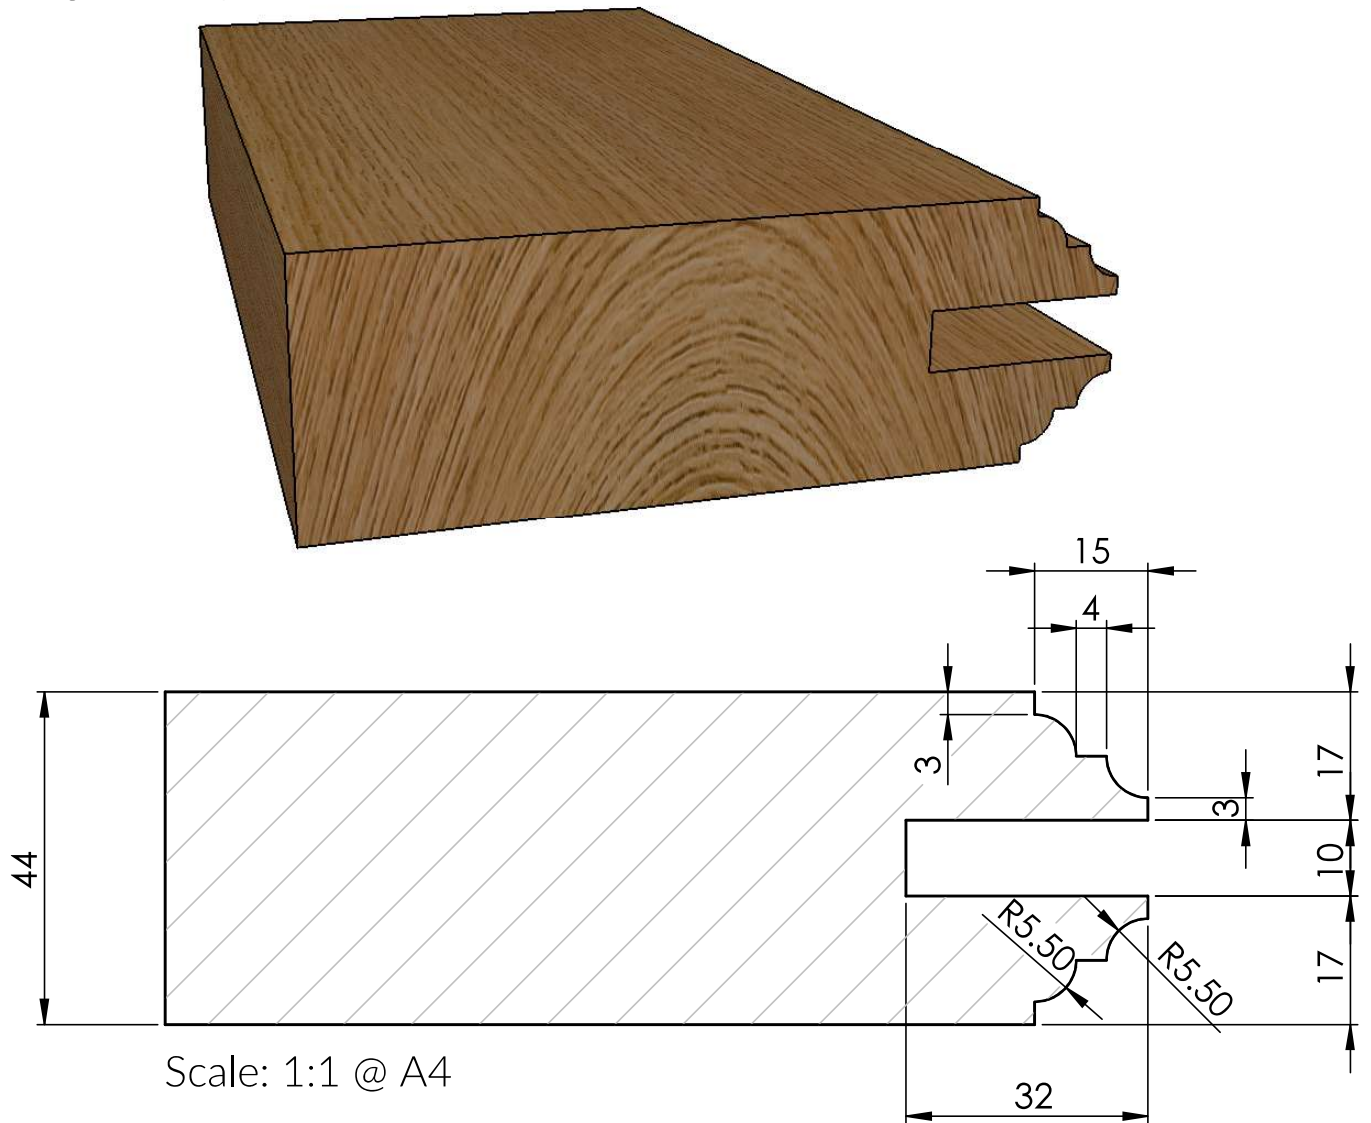

Category: Profile Mould

*Groove detail shown according to a Fire Rated Door. Slight changes of the mould are allowed following client's request.

Unit 6, Bilton Road, Cadwell Lane, SG4 0SB
+44 (0)1462 444462
sales@cadwellgreendoors.co.uk
www.cadwellgreendoors.co.uk