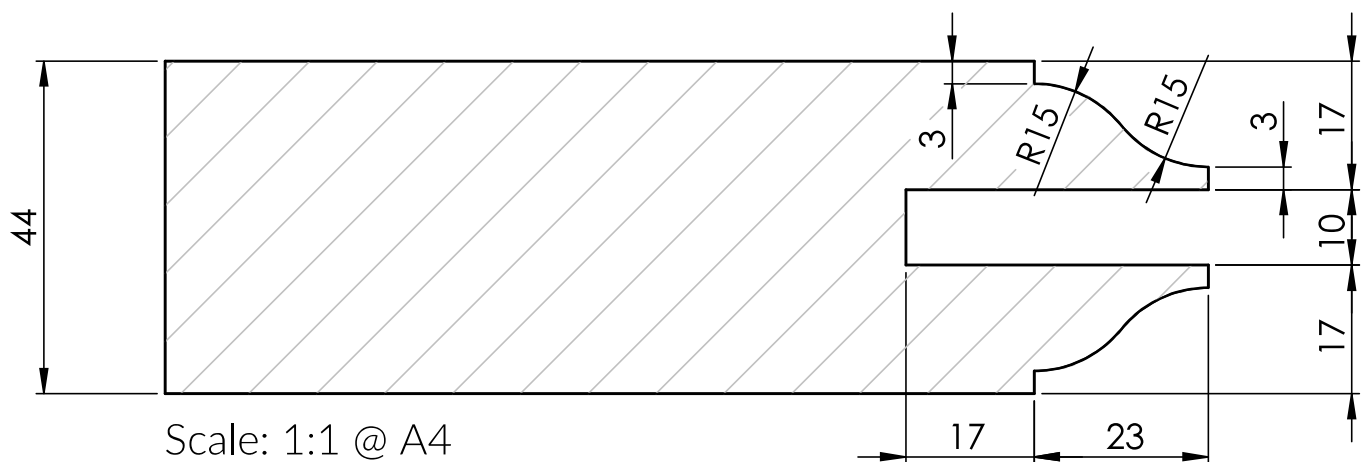

Category: Profile Mould

\*Groove detail shown according to a Fire Rated Door. Slight changes of the mould are allowed following client's request.

Unit 6, Bilton Road, Cadwell Lane, SG4 0SB

+44 (0)1462 444462