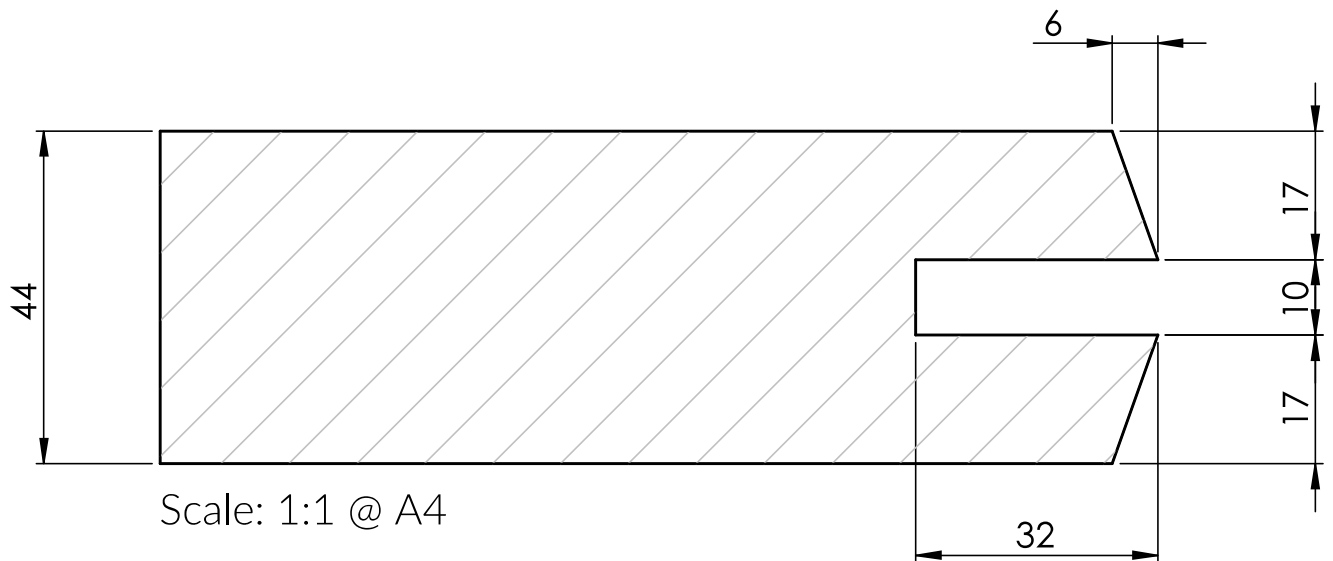

Category: Profile Mould

\*Groove detail shown according to a Fire Rated Door. Slight changes of the mould are allowed following client's request.

Scale: 1:1 @ A4

Unit 6, Bilton Road, Cadwell Lane, SG4 0SB