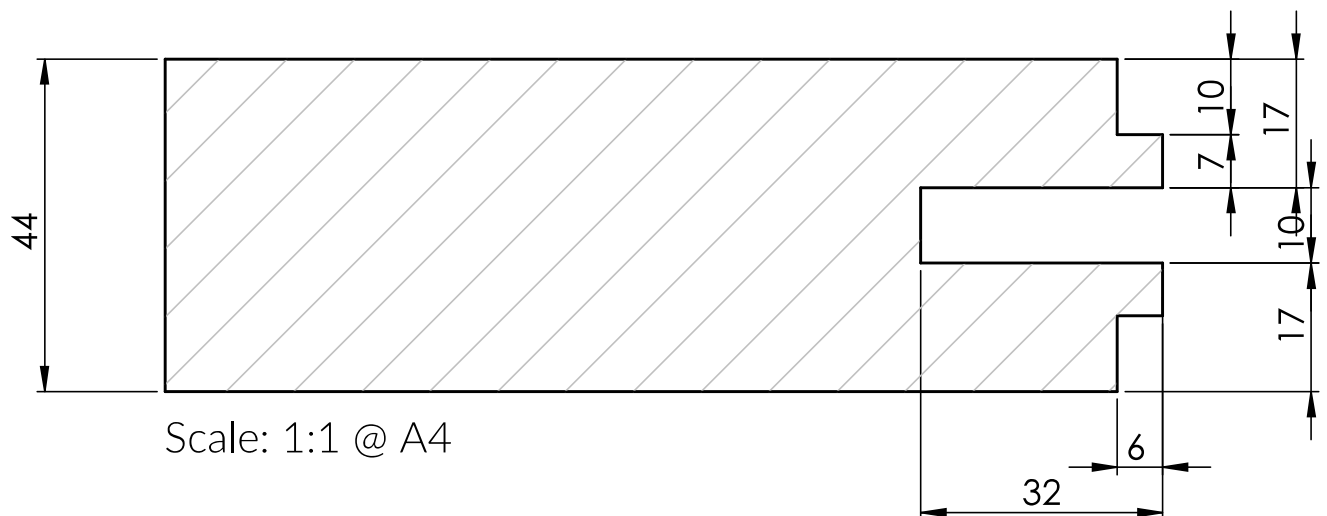

Category: Profile Mould

\*Groove detail shown according to a Fire Rated Door. Slight changes of the mould are allowed following client's request.

Unit 6, Bilton Road, Cadwell Lane, SG4 0SB  
+44 (0)1462 444462  
sales@cadwellgreendoors.co.uk  
[www.cadwellgreendoors.co.uk](http://www.cadwellgreendoors.co.uk)