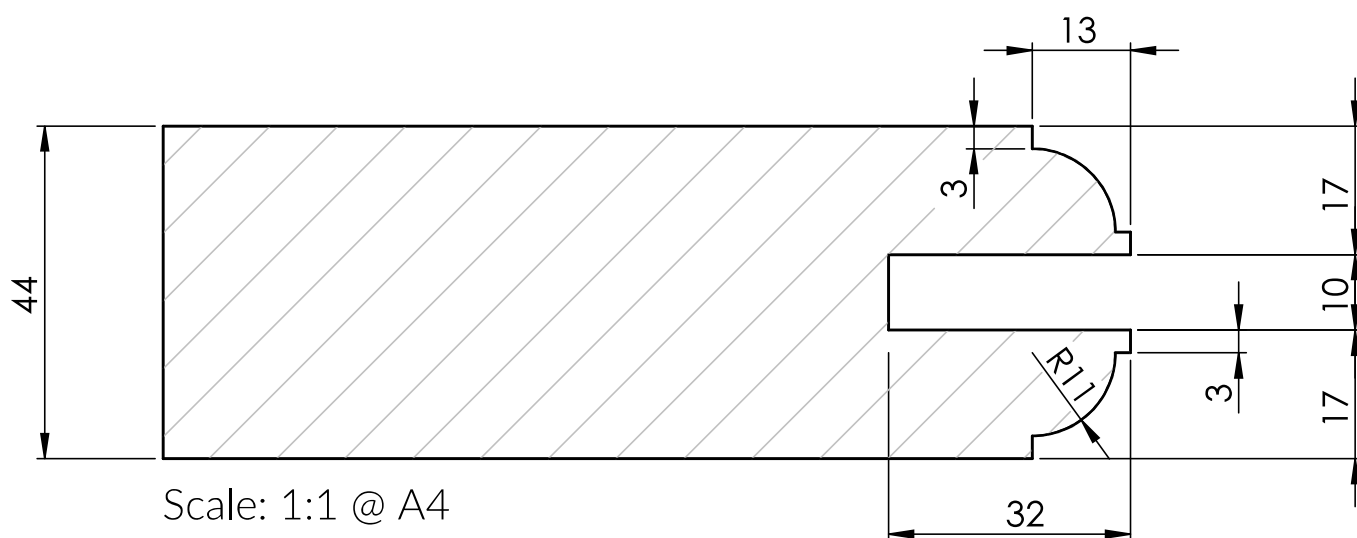

Category: Profile Mould

*Groove detail shown according to a Fire Rated Door. Slight changes of the mould are allowed following client's request.

Unit 6, Bilton Road, Cadwell Lane, SG4 0SB
+44 (0)1462 444462
sales@cadwellgreendoors.co.uk
www.cadwellgreendoors.co.uk