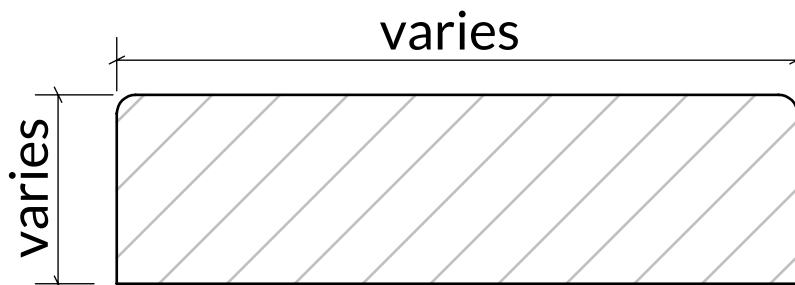

# PB1

Dimensions vary to customers requirements.

Timber options: Tulipwood, Sapele, American Oak, European Oak, American Maple, American Cherry, American Black Walnut, or Ash. For other timbers please call to discuss.

Finish: Primed, stained, lacquered or oiled. If required we can also supply "clean" for onsite french polishing/finishing.

Category: Plinth blocks

Scale: 1:2 @ A4

Unit 6, Bilton Road, Cadwell Lane, SG4 0SB