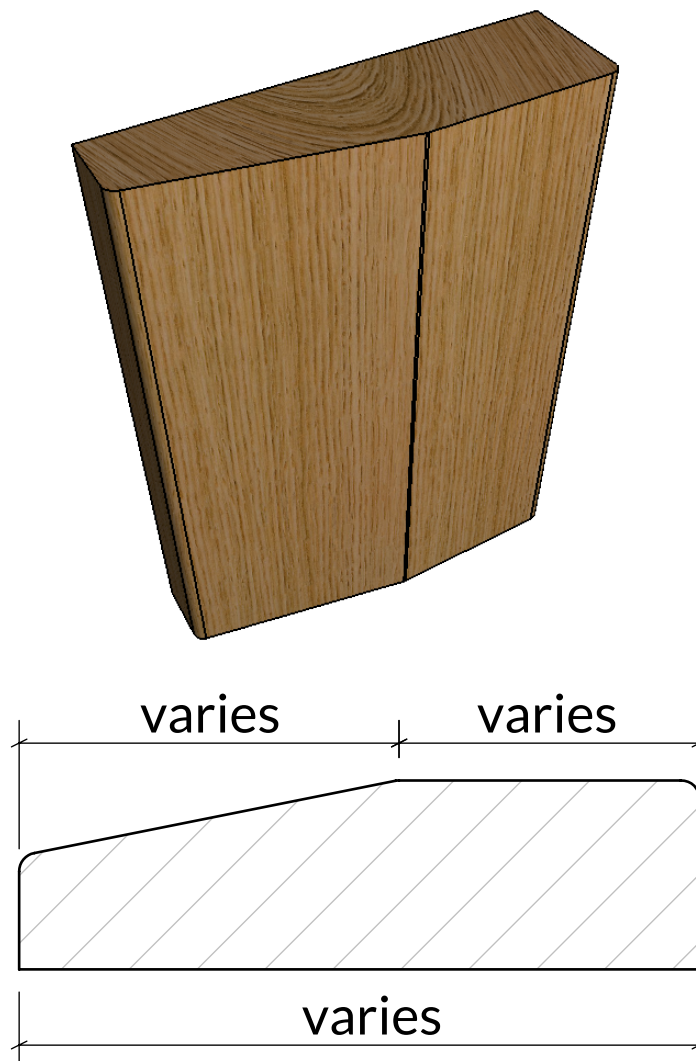

# PB2

Dimensions vary to customers requirements.

Timber options: Tulipwood, Sapele, American Oak, European Oak, American Maple, American Cherry, American Black Walnut, or Ash. For other timbers please call to discuss.

Finish: Primed, stained, lacquered or oiled. If required we can also supply "clean" for onsite french polishing/finishing.

Category: Plinth blocks

Unit 6, Bilton Road, Cadwell Lane, SG4 0SB  
+44 (0)1462 444462  
sales@cadwellgreendoors.co.uk  
www.cadwellgreendoors.co.uk